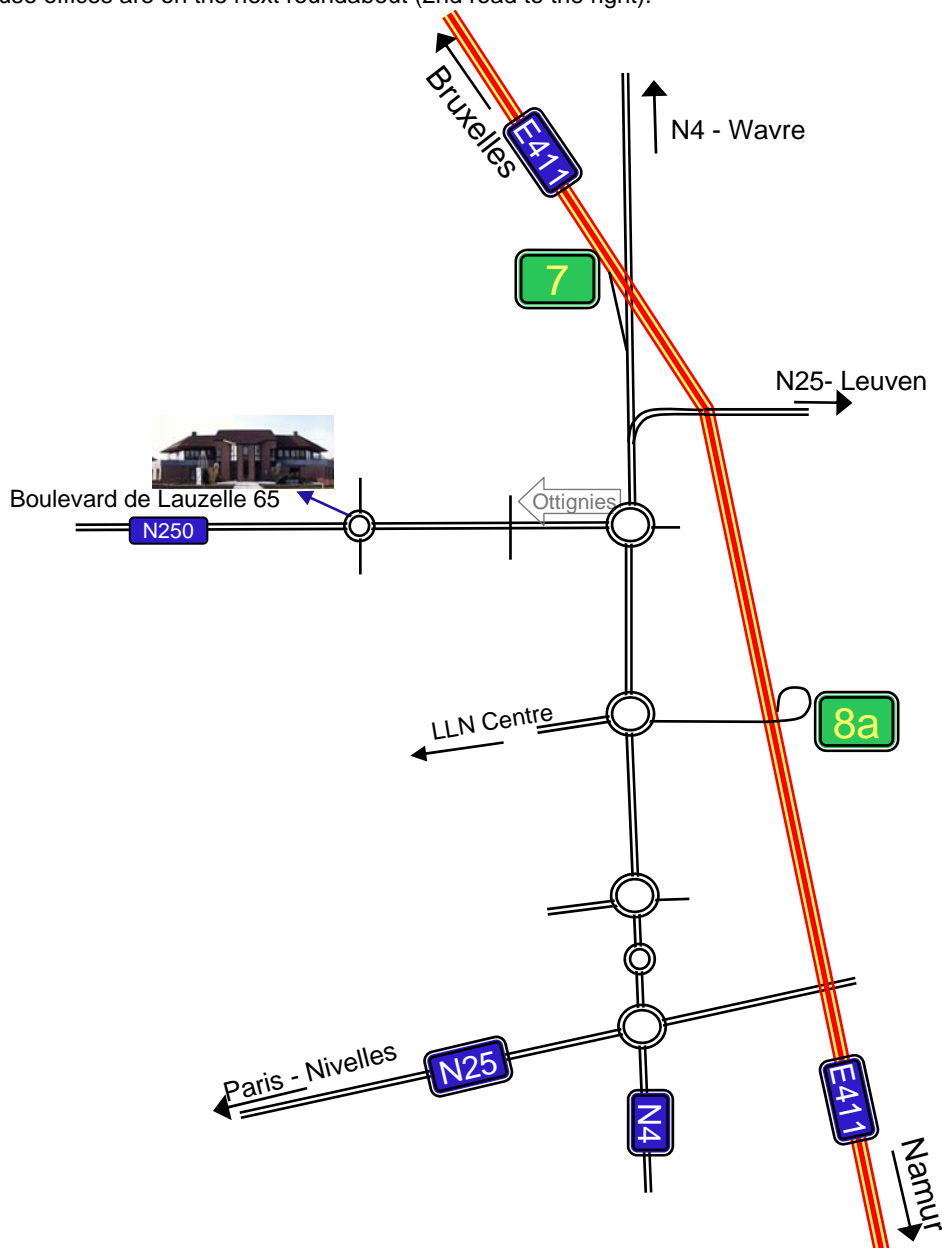

From Brussels :

Exit 7 « Louvain-la-Neuve »
At the cross-section, turn to the right.
At the 1st roundabout, turn to the right.
Carmeuse offices are on the next roundabout (2nd road to the right).

From Paris :

In Nivelles, follow direction Wavre, to join the N25 speedway.
The N25 ends at a roundabout.
Turn to the left, go to the 4th roundabout.
At this roundabout, turn to the left.
Carmeuse offices are on the next roundabout (2nd road to the right).

From Namur :

Exit 8a "Louvain-la-Neuve Centre"
At the roundabout, turn to the right.
At the next roundabout, turn to the left.
Carmeuse offices are on the next roundabout (2nd road to the right).